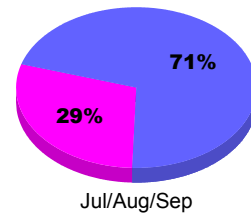

**Membership Results
2011-2012**

**Membership
2010-2011**

Month	Net Memb Goal	Actual New Memb	Actual Dropped Memb	Gain/Loss of Memb	Gain/Loss of Memb
Jul/Aug/Sep		44	-95	-51	-47
Totals		44	-95	-51	-47

Membership Results 2011-2012

Goal, New, Dropped, Gain/Loss

Comparison of Membership Gain/Loss

Current Year Compared to the Previous Year

Gender Comparison 2011-2012

Male Female